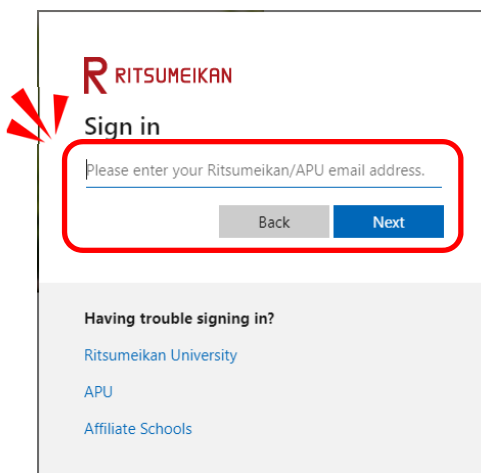

# How to log into ZOOM (WEB)

① Access to <https://weareapu.zoom.us/> and click “**Single Sign-on**”.

② Enter your APU email address and click “**Next**”.

③ Enter your password and click “**Sign in**”.

**Sign-in complete!**