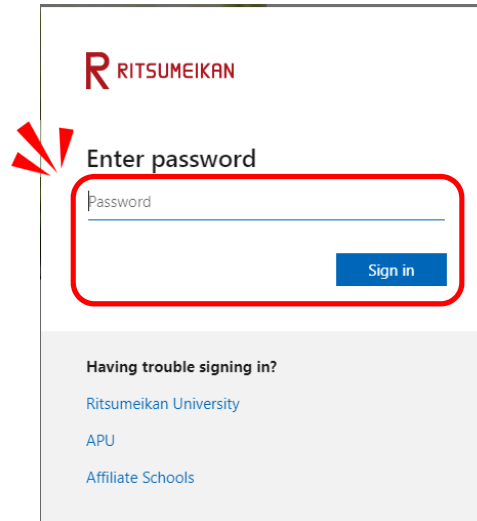

# How to log into ZOOM (WEB)

① Access to <https://weareapu.zoom.us/> and click “**Single Sign-on**”.

② Enter your APU email address and click “**Next**”.

③ Enter your password and click “**Sign in**”.

**Sign-in complete!**