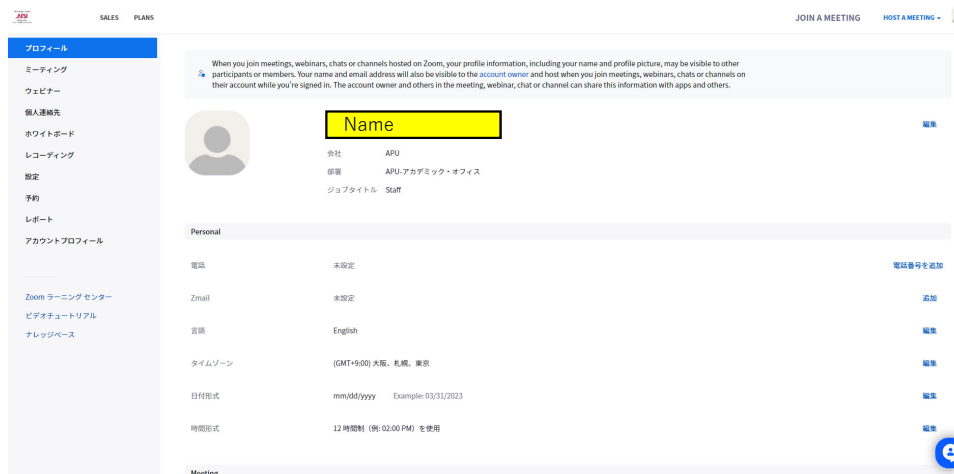

# How to log into ZOOM (WEB)

① Access to <https://weareapu.zoom.us/> and click “**Single Sign-on**”.

② Enter your APU email address and click “**Next**”.

③ Enter your password and click “**Sign in**”.

**Sign-in complete!**