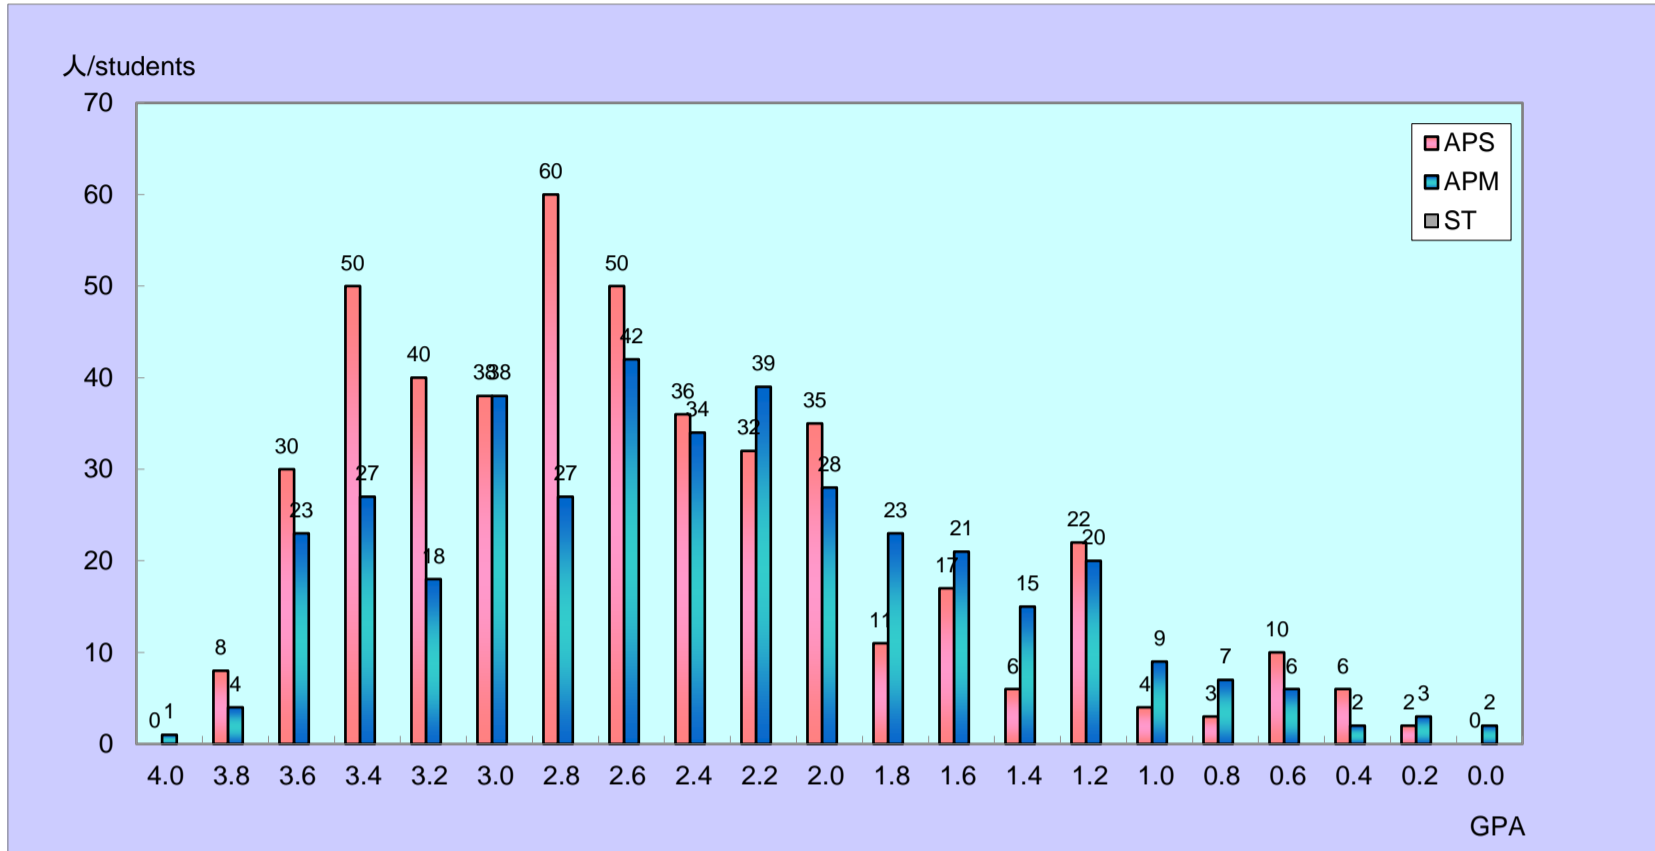

2023春 Semester	3 Semester Students	Cumulative GPA
2023SP Semester	3 Semester Students	Cumulative GPA

2023年10月1日付成績 GPA as of October 1

	APS	APM	ST	TOTAL
4.0	0	1	0	1
3.8 以上 above	8	4	0	12
3.6 以上 above	30	23	0	53
3.4 以上 above	50	27	0	77
3.2 以上 above	40	18	0	58
3.0 以上 above	38	38	0	76
2.8 以上 above	60	27	0	87
2.6 以上 above	50	42	0	92
2.4 以上 above	36	34	0	70
2.2 以上 above	32	39	0	71
2.0 以上 above	35	28	0	63
1.8 以上 above	11	23	0	34
1.6 以上 above	17	21	0	38
1.4 以上 above	6	15	0	21
1.2 以上 above	22	20	0	42
1.0 以上 above	4	9	0	13
0.8 以上 above	3	7	0	10
0.6 以上 above	10	6	0	16
0.4 以上 above	6	2	0	8
0.2 以上 above	2	3	0	5
0.0 以上 above	0	2	0	2
合計	460	389	0	849

当該 Semester GPA の算出方法は、

平均 GPA / Average GPA	
APS	2.64
APM	2.44
ST	

$$\left(\begin{array}{l} (A+\text{の単位数} \times 4) \\ + (A\text{の単位数} \times 3) \\ + (B\text{の単位数} \times 2) \\ + (C\text{の単位数} \times 1) \end{array} \right) \div \text{総登録単位数 (P・T評価は除く)}$$

たとえば、GPAが3.00であった場合、総登録単位の平均がAであったことを意味します。同様に、GPAが2.00であった場合、総登録単位の平均がBであったことを意味します。

Calculation method for GPA in each semester

$$\left(\begin{array}{l} (\text{No. of credits } A+ \\ \times 4) \\ + (\text{No. of credits } A \\ \times 3) \end{array} \right) \div \text{Total registered credits in each semester}$$

For example, the average of the credits will be A if the GPA is 3.00. Similarly, the average of the total credits will be B if the GPA is 2.00.