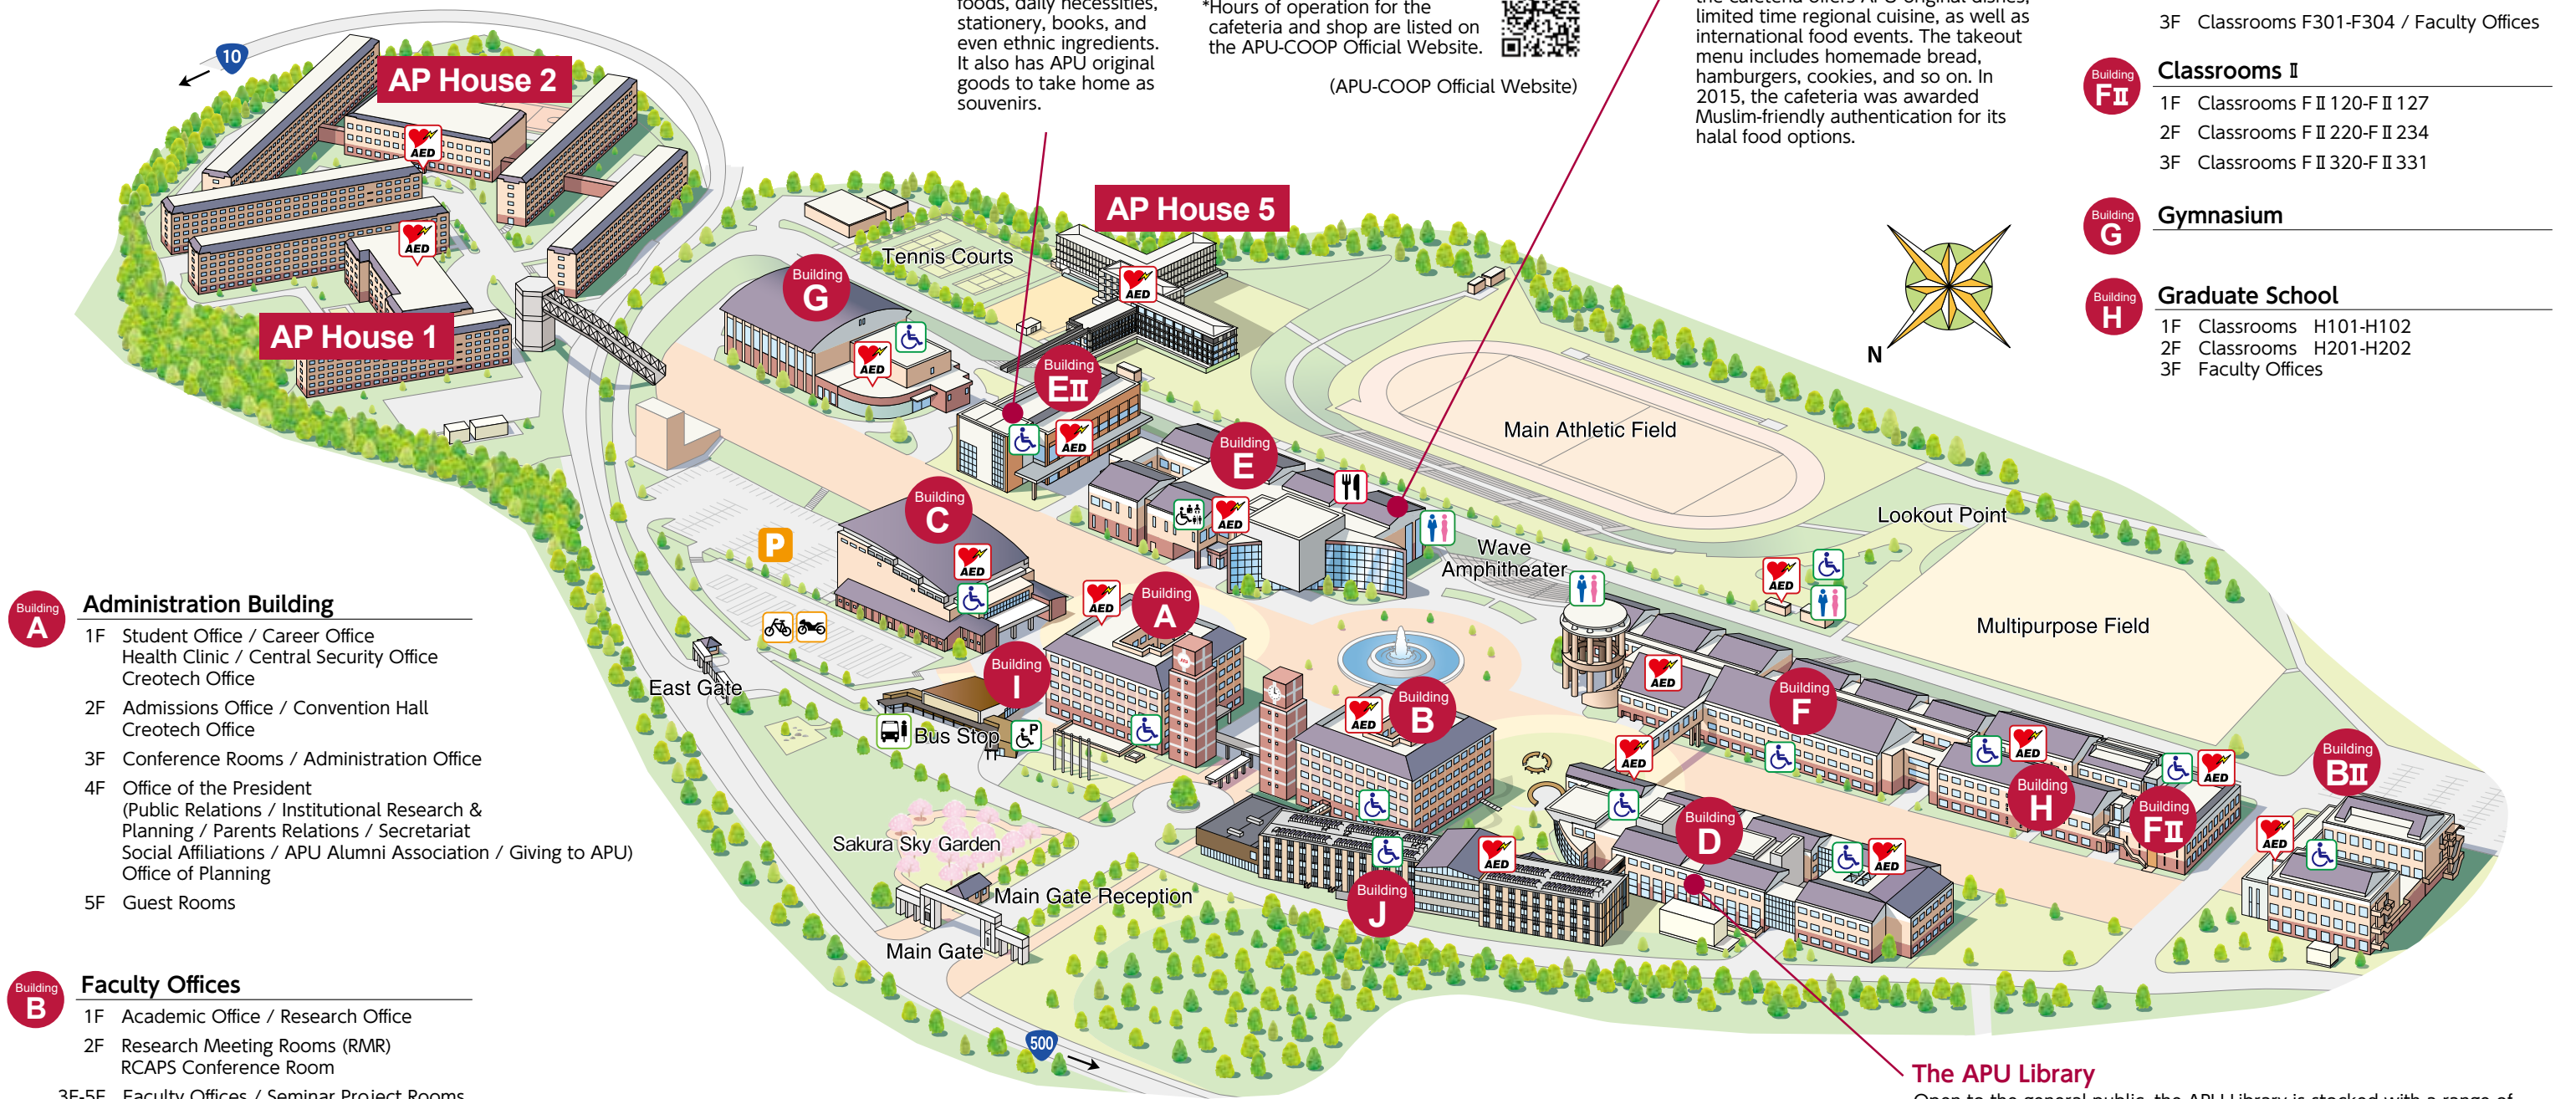

AED(Automatic External Defibrillator) Installation Locations

APU has had AEDs installed throughout the campus to prevent death by cardiac arrest. AEDs can be easily operated by anyone as first aid until the ambulance arrives.

(APU-COOP Official Website)

The APU Cafeteria

In addition to noodles, rice, and curry, the cafeteria offers APU original dishes, limited time regional cuisine, as well as international food events. The takeout menu includes homemade bread, hamburgers, cookies, and so on. In 2015, the cafeteria was awarded Muslim-friendly authentication for its halal food options.

- Building A Administration Building**
- 1F Student Office / Career Office
Health Clinic / Central Security Office
Creotech Office
 - 2F Admissions Office / Convention Hall
Creotech Office
 - 3F Conference Rooms / Administration Office
 - 4F Office of the President
(Public Relations / Institutional Research & Planning / Parents Relations / Secretariat
Social Affiliations / APU Alumni Association / Giving to APU)
Office of Planning
 - 5F Guest Rooms

- Building E Student Union**
- 1F Cafeteria / Pacific Cafe
 - 2F Student Hall / The Quiet Space
- Building EII Student Union II**
- 1F APU Shop (Co-op Campus Store)
 - 2F Multipurpose Hall / Presentation Space
- Building F Classrooms**
- 1F Classrooms F101-F112
Hut Of Peace Spirit - Tea Ceremony Room
Self-Access Learning Center (SALC)
 - 2F Classrooms F201-F214 / Refresh Commons
 - 3F Classrooms F301-F304 / Faculty Offices
- Building FII Classrooms II**
- 1F Classrooms F II 120-F II 127
 - 2F Classrooms F II 220-F II 234
 - 3F Classrooms F II 320-F II 331
- Building G Gymnasium**
- Building H Graduate School**
- 1F Classrooms H101-H102
 - 2F Classrooms H201-H202
 - 3F Faculty Offices